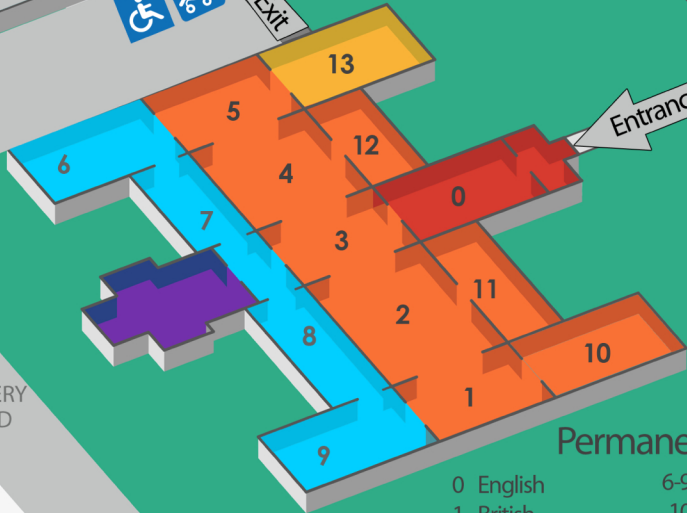

- Linbury Room
- Mausoleum
- Gallery Café
- Christ's Chapel
- Main Entrance
- Sackler Centre
- Permanent Collection
- Current Exhibition
- Gallery Shop
- Bike Rack

NORTH DULWICH STATION

COLLEGE ROAD

GALLERY ROAD

WEST DULWICH STATION

Permanent Collection

- | | |
|-----------------------|---------------------------|
| 0 English | 6-9 Current Exhibition |
| 1 British | 10 Dutch |
| 2 Flemish | 11 Dutch |
| 3 English | 12 French |
| 4 Italian and Spanish | 13 Gallery Shop/British |
| 5 Italian | 14 Randall-Page Sculpture |

Entrance

Exit

CLOISTER

CLOISTER

WC

14